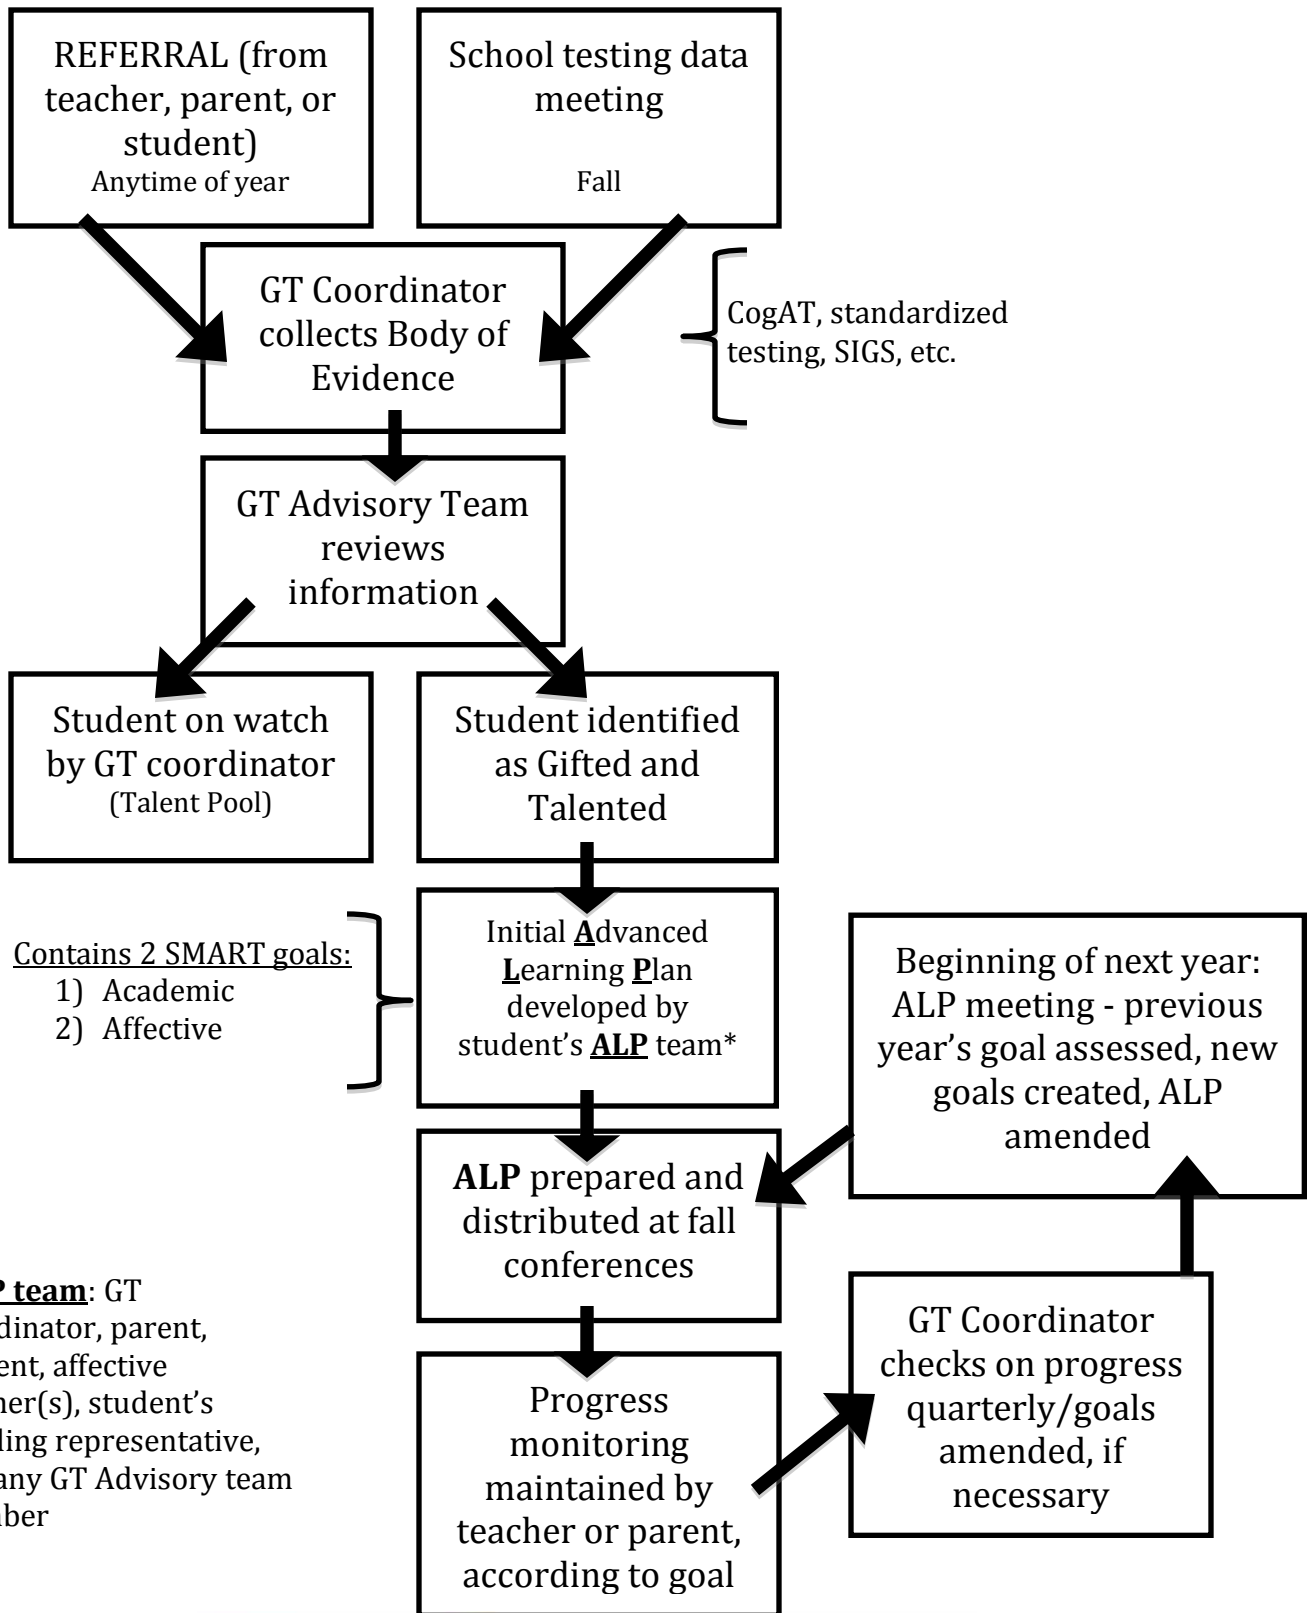

The Vanguard School Gifted and Talented Process

***ALP team:** GT coordinator, parent, student, affective teacher(s), student's building representative, and any GT Advisory team member